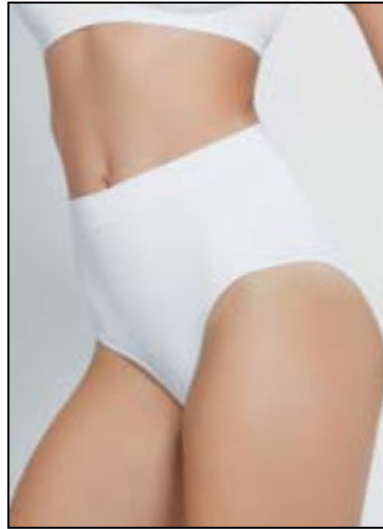

- ✓ Dress like an A-lister! This silhouette, a celeb stylist favorite, is now available in the softest smoothing ever.
- ✓ High waist design banishes muffin top.
- ✓ Double-layer tummy control.
- ✓ Comfortable thong design - no more panty lines!
- ✓ Shaping zone targets the stomach and provides 360° of support with the gradual release for comfort and movement.

Shaper Level: ● ● ● ●

Sizes: S-M-L-XL-XXL

90% Polyamide
10% Elastane

White

Beige

Black

SHAPEWEAR SLIP MFO4

Low Waist Slip Shaper

- ✓ Double-layer tummy control firms and feels amazing.
- ✓ Sumptuous modal smooths all over.
- ✓ Wrap-around seams anchor panty in place.
- ✓ Slimming Level: Smooth.

Shaper Level: ● ● ●

Sizes: S-M-L-XL-XXL

90% Polyamide
10 % Elastane

- White
- Beige
- Black

SHAPEWEAR BAND MF05

Waist Shaper

- ✓ Targeted tummy taming thanks to super-duper tummy panel and boning.
- ✓ Smart release at hips for comfortable, flattering fit.
- ✓ Structured fit ensures good posture.
- ✓ No seam.