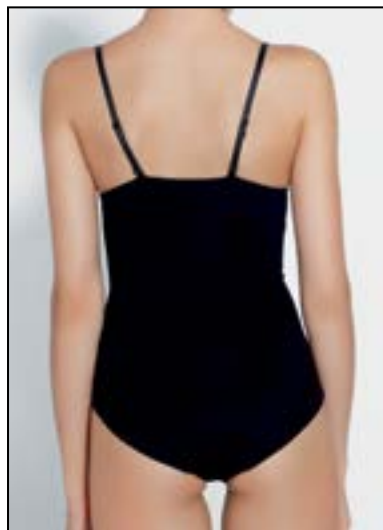

- ✓ Double-layer tummy control firms and feels amazing.
- ✓ Sumptuous modal smooths all over.
- ✓ Wrap-around seams anchor panty in place.
- ✓ Slimming Level: Smooth.

Shaper Level: ● ● ●

Sizes: S-M-L-XL-XXL

90% Polyamide
10 % Elastane

- White
- Beige
- Black

SHAPEWEAR BAND MF05

Waist Shaper

- ✓ Targeted tummy taming thanks to super-duper tummy panel and boning.
- ✓ Smart release at hips for comfortable, flattering fit.
- ✓ Structured fit ensures good posture.
- ✓ No seam.

Shaper Level: ● ● ●

Sizes: S-M-L-XL-XXL

90% Polyamide
10 % Elastane

- White
- Beige
- Black

SHAPEWEAR BODY MF09

Braless Body Shaper

- ✓ Super-powerful slimming through the tummy and hips.
- ✓ Seamless yarns have targeted compression zones that slim in just the right places.
- ✓ Engineered bust lift offers an added perk.
- ✓ Open-bust style makes this option versatile with any bra.
- ✓ Adjustable straps for the perfect fit.
- ✓ Butt pockets keep the rear in gear.
- ✓ Hook-and-eye closure for ease of wear.
- ✓ Full coverage in back.