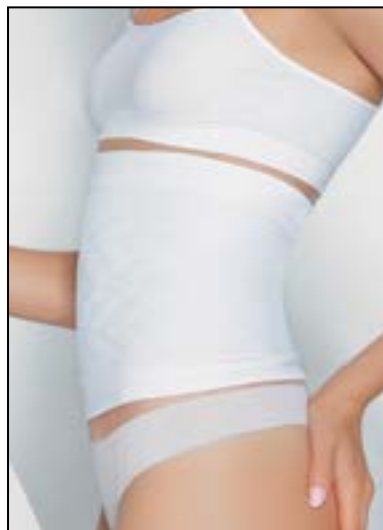

- ✓ Double-layer tummy control firms and feels amazing.
- ✓ Sumptuous modal smooths all over.
- ✓ Wrap-around seams anchor panty in place.
- ✓ Slimming Level: Smooth.

Shaper Level: ● ● ●

Sizes: S-M-L-XL-XXL

90% Polyamide
10 % Elastane

- White
- Beige
- Black

SHAPEWEAR BAND MF05

Waist Shaper

- ✓ Targeted tummy taming thanks to super-duper tummy panel and boning.
- ✓ Smart release at hips for comfortable, flattering fit.
- ✓ Structured fit ensures good posture.
- ✓ No seam.

Shaper Level: ● ● ●

Sizes: S-M-L-XL-XXL

90% Polyamide
10 % Elastane

- White
- Beige
- Black

SHAPEWEAR BODY MF09

Braless Body Shaper

- ✓ Super-powerful slimming through the tummy and hips.
- ✓ Seamless yarns have targeted compression zones that slim in just the right places.
- ✓ Engineered bust lift offers an added perk.
- ✓ Open-bust style makes this option versatile with any bra.
- ✓ Adjustable straps for the perfect fit.
- ✓ Butt pockets keep the rear in gear.
- ✓ Hook-and-eye closure for ease of wear.
- ✓ Full coverage in back.